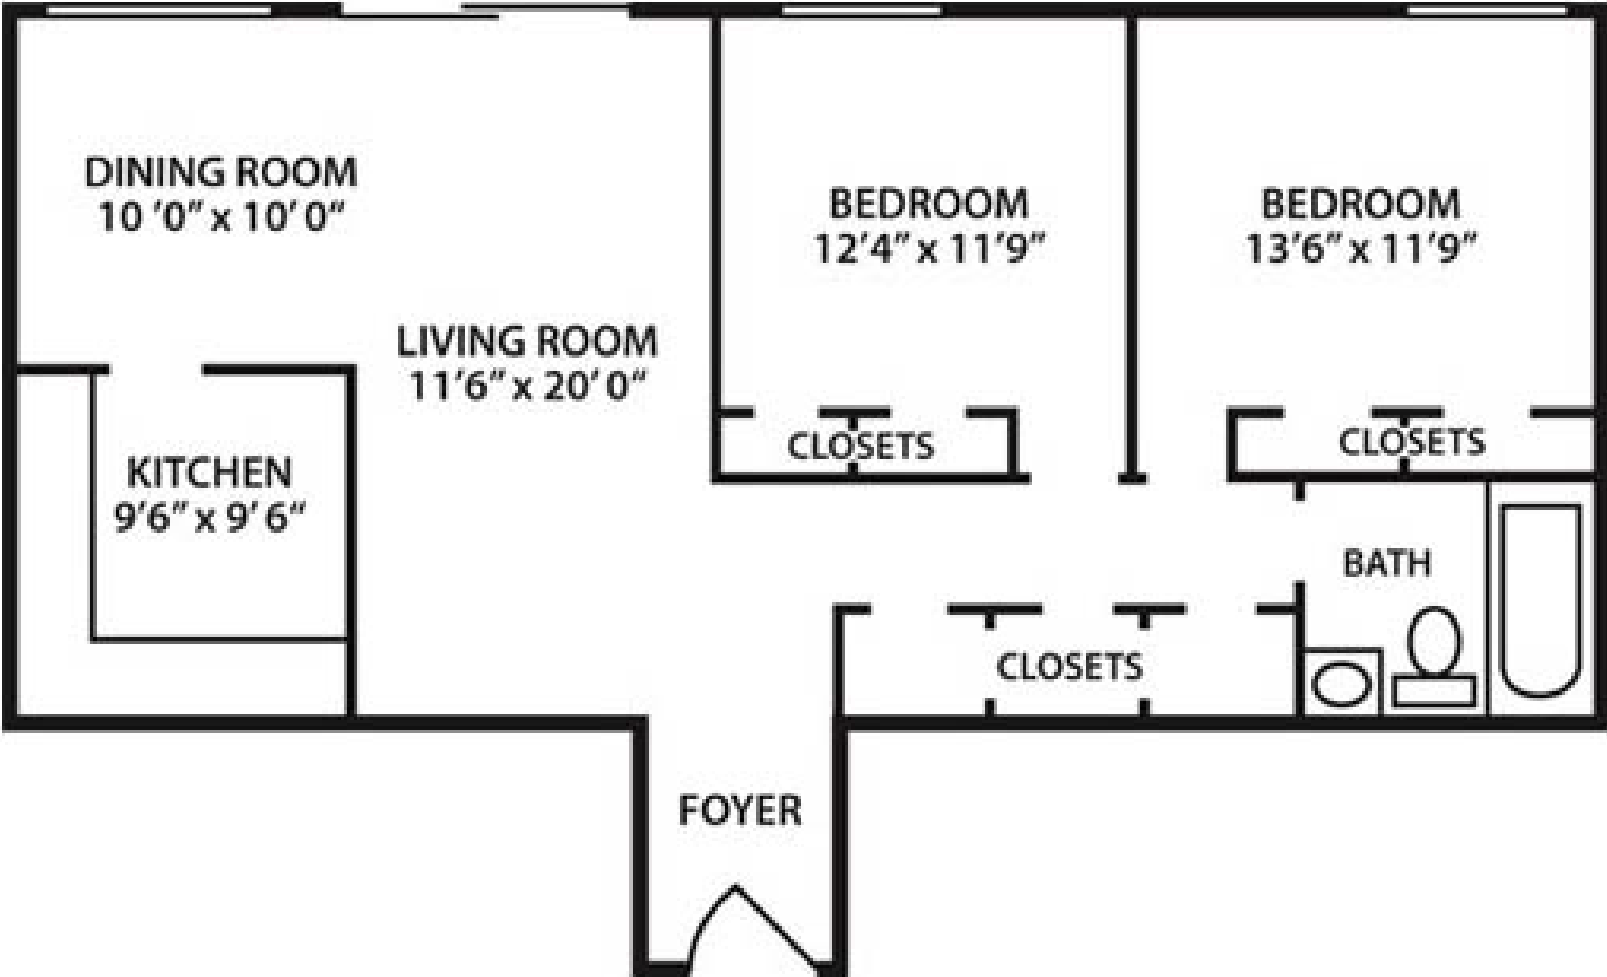

BEDROOM  
11'0" x 17'5"

CLOSETS

DINING ROOM  
9'4" x 11'7"

LIVING ROOM  
11'6" x 22'4"

KITCHEN

BEDROOM  
10'6" x 11'8"

CLOSET

BATH

DINING ROOM  
10'0" x 10'0"

BEDROOM  
12'4" x 11'9"

BEDROOM  
13'6" x 11'9"

LIVING ROOM  
11'6" x 20'0"

KITCHEN  
9'6" x 9'6"

CLOSETS

CLOSETS

BATH